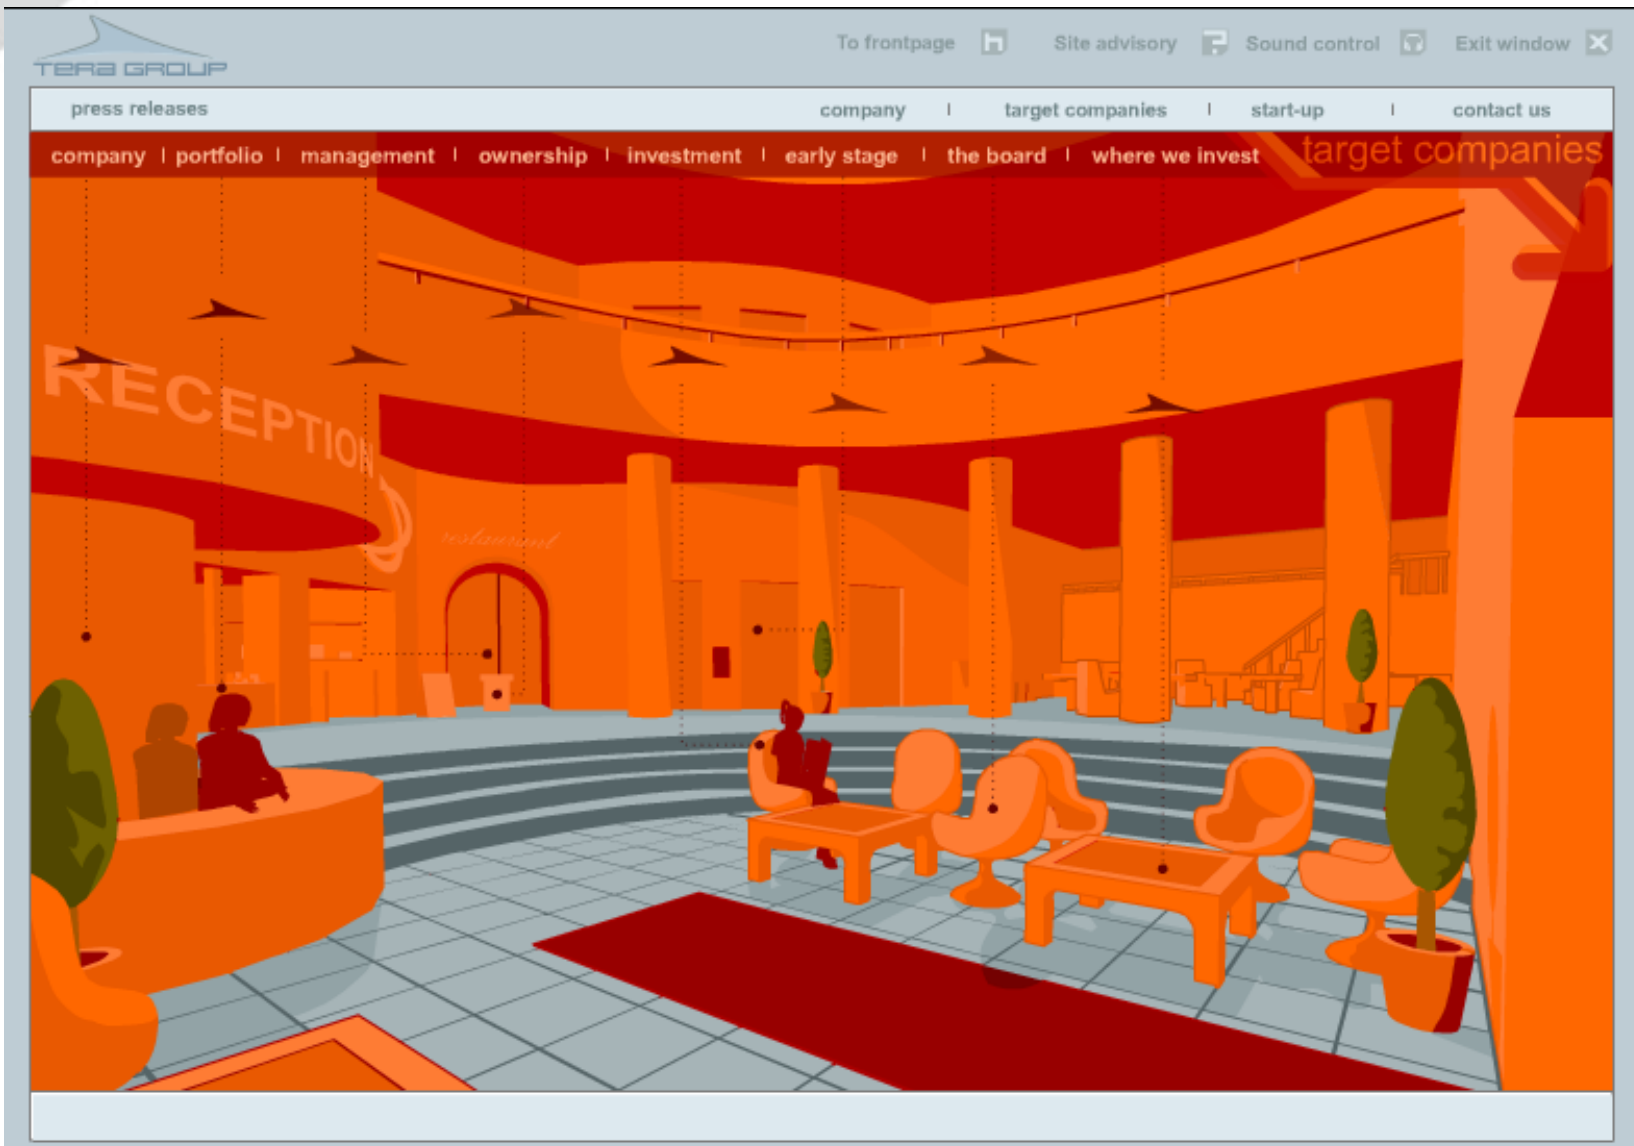

▶ Teragroup.net innovative approach