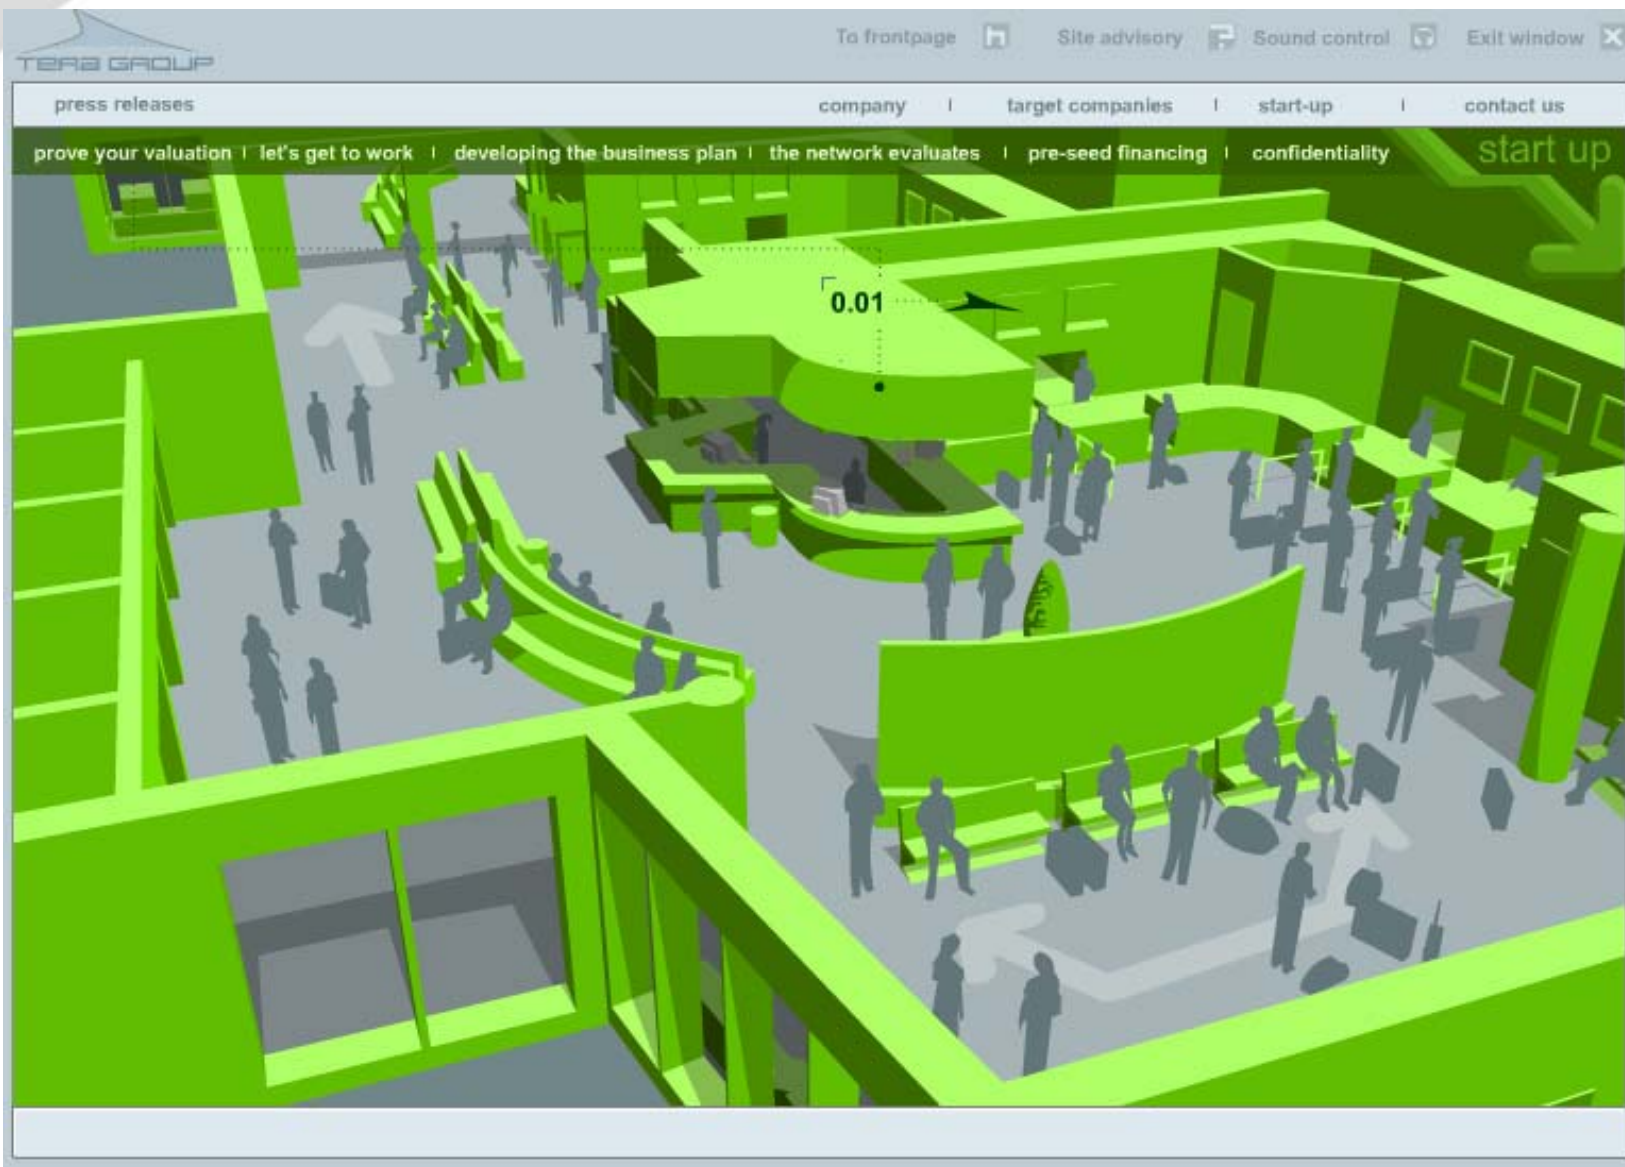

The classical online scenario

The website

WEB SITE

- Cost cutting :
 - Minor print materials through self service
 - Standardization
- Image :
 - Corporate values
 - Methodology & Process
 - Portfolio

Teragroup.net innovative approach

▶ Teragroup.net innovative approach

▶ Teragroup.net innovative approach

- Standard documents for downloading:
 - NDA
 - Business Plan form
 - Investment Introduction Review

Segmented Communication

- Direct Communication:
 - Feed Back on business plan standardized form
 - Corporate newsletter targeting the financial community
 - Private data room for information exchange with holdings (extranet)
- Data Mining:
 - Candidates profile
 - Holdings participation
 - E-mailing campaign results

- Search engine indexation

The screenshot shows the Google search interface. The search bar contains the word "incubator". Below the search bar, there are links for "Advanced Search", "Preferences", "Language Tools", and "Search Tips". The search results bar shows "Searched the web for incubator" and "Results 1 - 10 of about 313,000". The number "313,000" is circled in red. The search took 0.30 seconds.