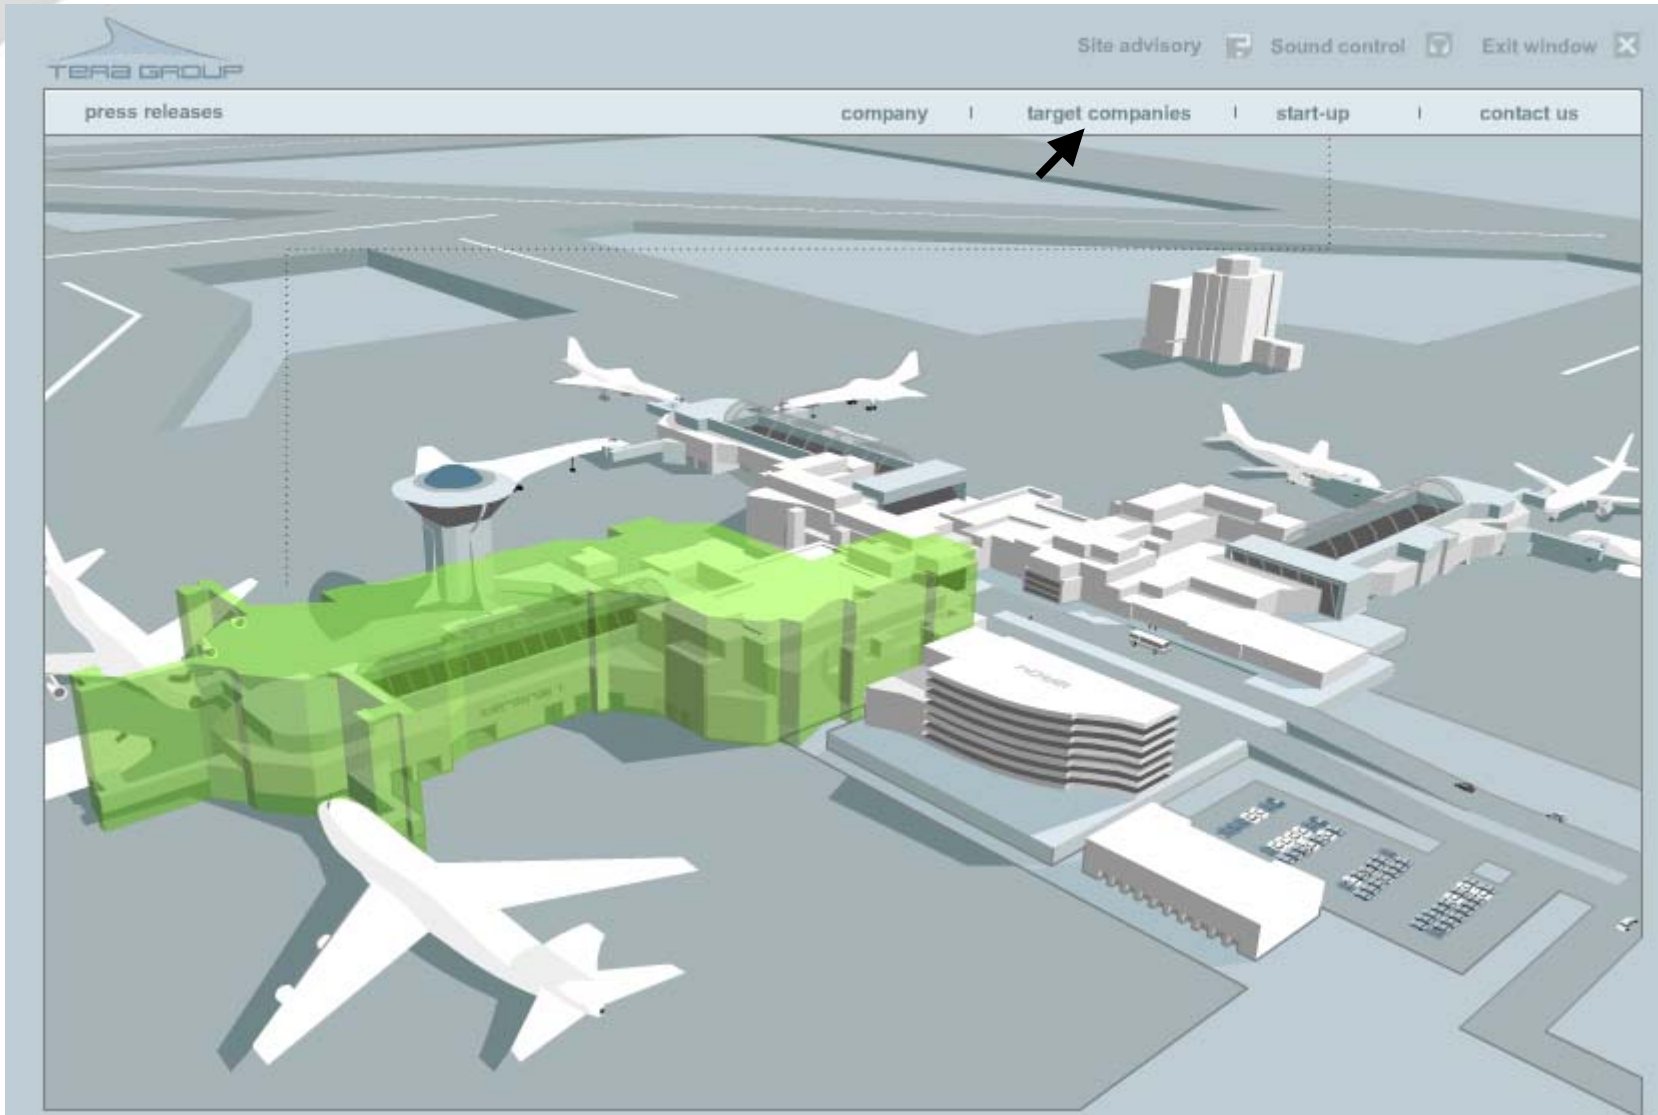

The classical online scenario

The website

WEB SITE

- Cost cutting :
 - Minor print materials through self service
 - Standardization
- Image :
 - Corporate values
 - Methodology & Process
 - Portfolio

Teragroup.net innovative approach

▶ Teragroup.net innovative approach

▶ Teragroup.net innovative approach

- Standard documents for downloading:
 - NDA
 - Business Plan form
 - Investment Introduction Review

Segmented Communication

- Direct Communication:
 - Feed Back on business plan standardized form
 - Corporate newsletter targeting the financial community
 - Private data room for information exchange with holdings (extranet)
- Data Mining:
 - Candidates profile
 - Holdings participation
 - E-mailing campaign results

- Search engine indexation

The screenshot shows the Google search interface. The search bar contains the word "incubator". Below the search bar, there are links for "Advanced Search", "Preferences", "Language Tools", and "Search Tips". The search results bar shows "Searched the web for incubator" and "Results 1 - 10 of about 313,000". The number "313,000" is circled in red. The search took 0.30 seconds.